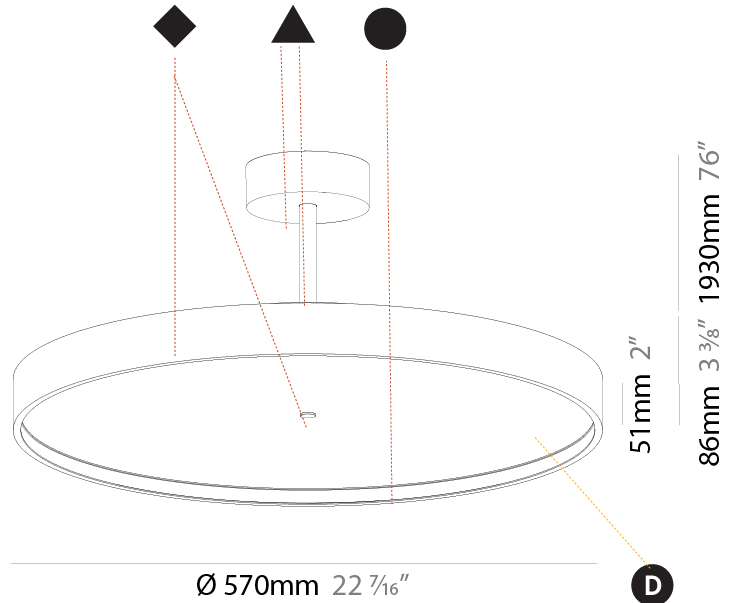

GENERAL

Series: Sign Diva Tube
Subseries: Sign Diva Tube Korona
Partner: Prolicht
Division: Architectural
Installation: Suspension
Product Type: Pendant
Mounting Location: Ceiling
Light Distribution: Direct / Indirect

PHYSICAL

Shape: Round
Diameter (mm): 570
Diameter (in): 22 7/16
Height (mm): 86
Height (in): 3 3/8
Max. Overall Height (mm): 2016
Max. Overall Height (in): 79 3/8
Weight (kg): 8.797
Weight (lbs): 19.394

Diffuser: PMMA - Opal / Micro-Prism / Sparkling Secret / Vintage Industrial

Fixture Finish: SSR / BKV / CWI / CRY / HAB / UFT / ITA / RUA / FTG / MYG / LOD / PUS / FRO / FUP / KIA / POP / BLS / SPG / MEY / GOH / CHC / COM / ABZ / JAG / OBR / MOS / ROR

Fixture Material: PMMA / Extruded Aluminum / Steel

ELECTRICAL

Lamp Type: LED (Zhaga Standard)
Input Wattage (W): 67
Dimming: Tri-Mode (Non-Dimming and Phase Dimming (120Vac only) and 0-10V Dimming)
Driver Included: Yes
Driver Location: Integrated
Driver Type: Constant Current - Universal
Driver Class: Class 2
Input Voltage (V): 120 - 277
Constant Current (MA): 350

LED

Color Temperature (°K): 2700 / 3000 / 3500 / 4000
Max. Delivered Lumen (lm): 6632 / 6728 / 6812 / 6951
Nominal Lumen (lm): 9097 / 9229 / 9344 / 9535
CRI: >90 CRI
Lamp Life (hrs): 50000

OPTICAL

RATINGS AND CERTIFICATIONS

Certified By: Certified for North American Standards
IP rating: IP20